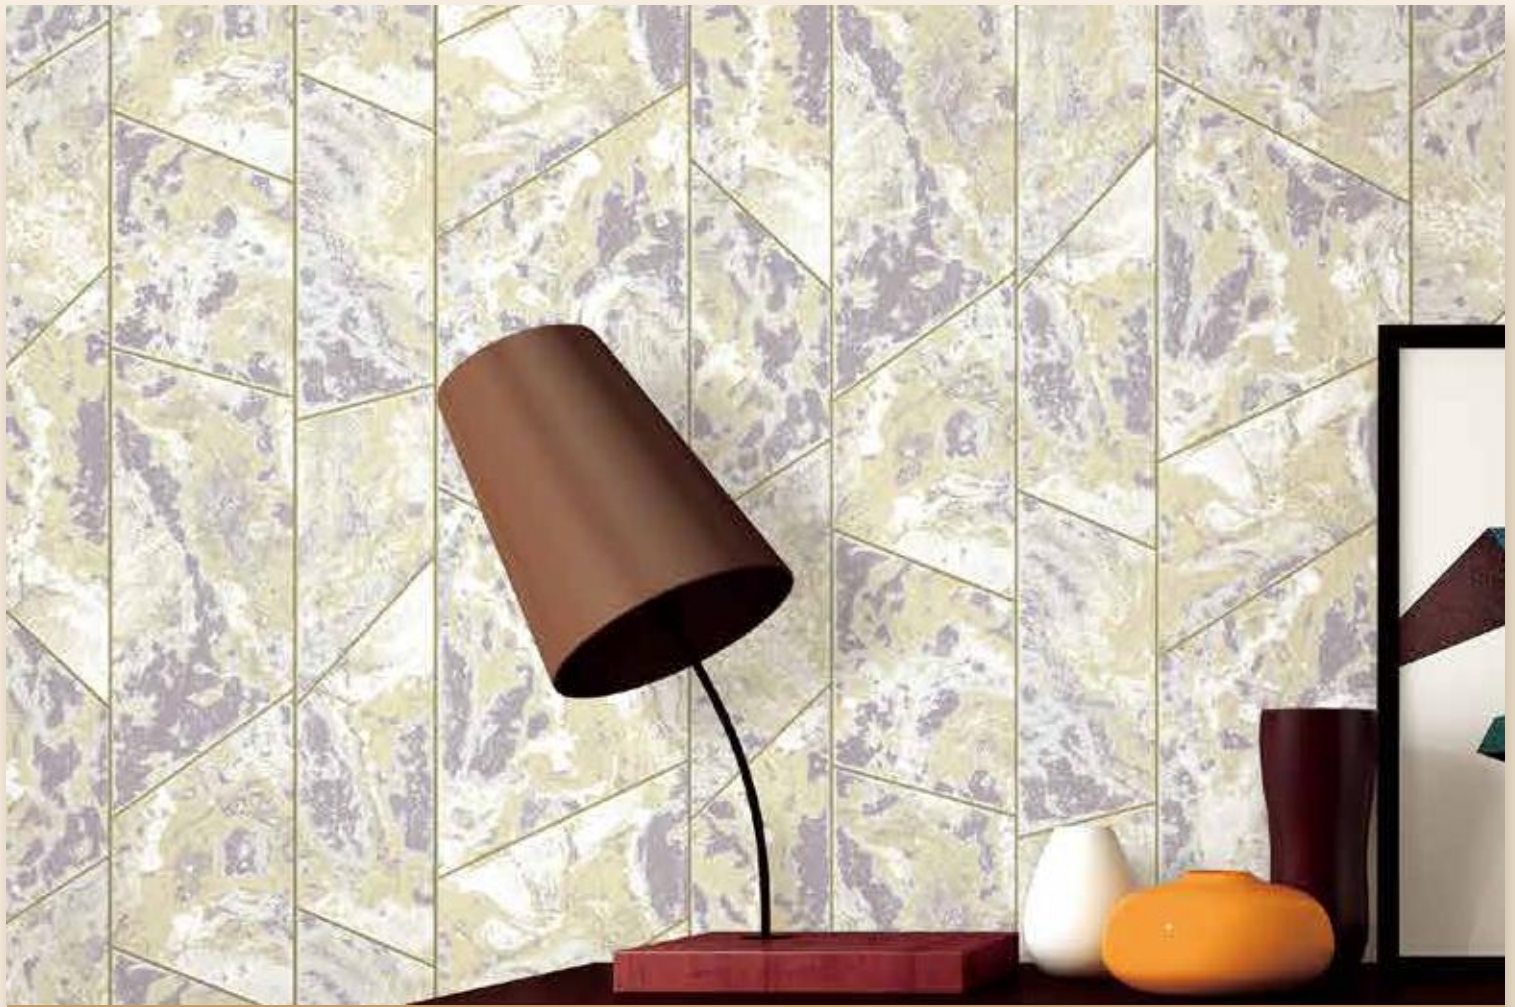

PRODUCT SHOW

Pvc/Vinyl Wallpaper

Size: 53cm*10m

Weight: 240g/280g/320g

Package: 16rolls/ctn

Carton Size: 30*30*55.5cm

Packaging requirements
can be customized

· LB-5000

· LB-5001

· LB-5002

· LB-5003

· LB-5004

· LB-5005

Pvc/Vinyl Wallpaper

Size: 53cm*10m

Weight: 240g/280g/320g