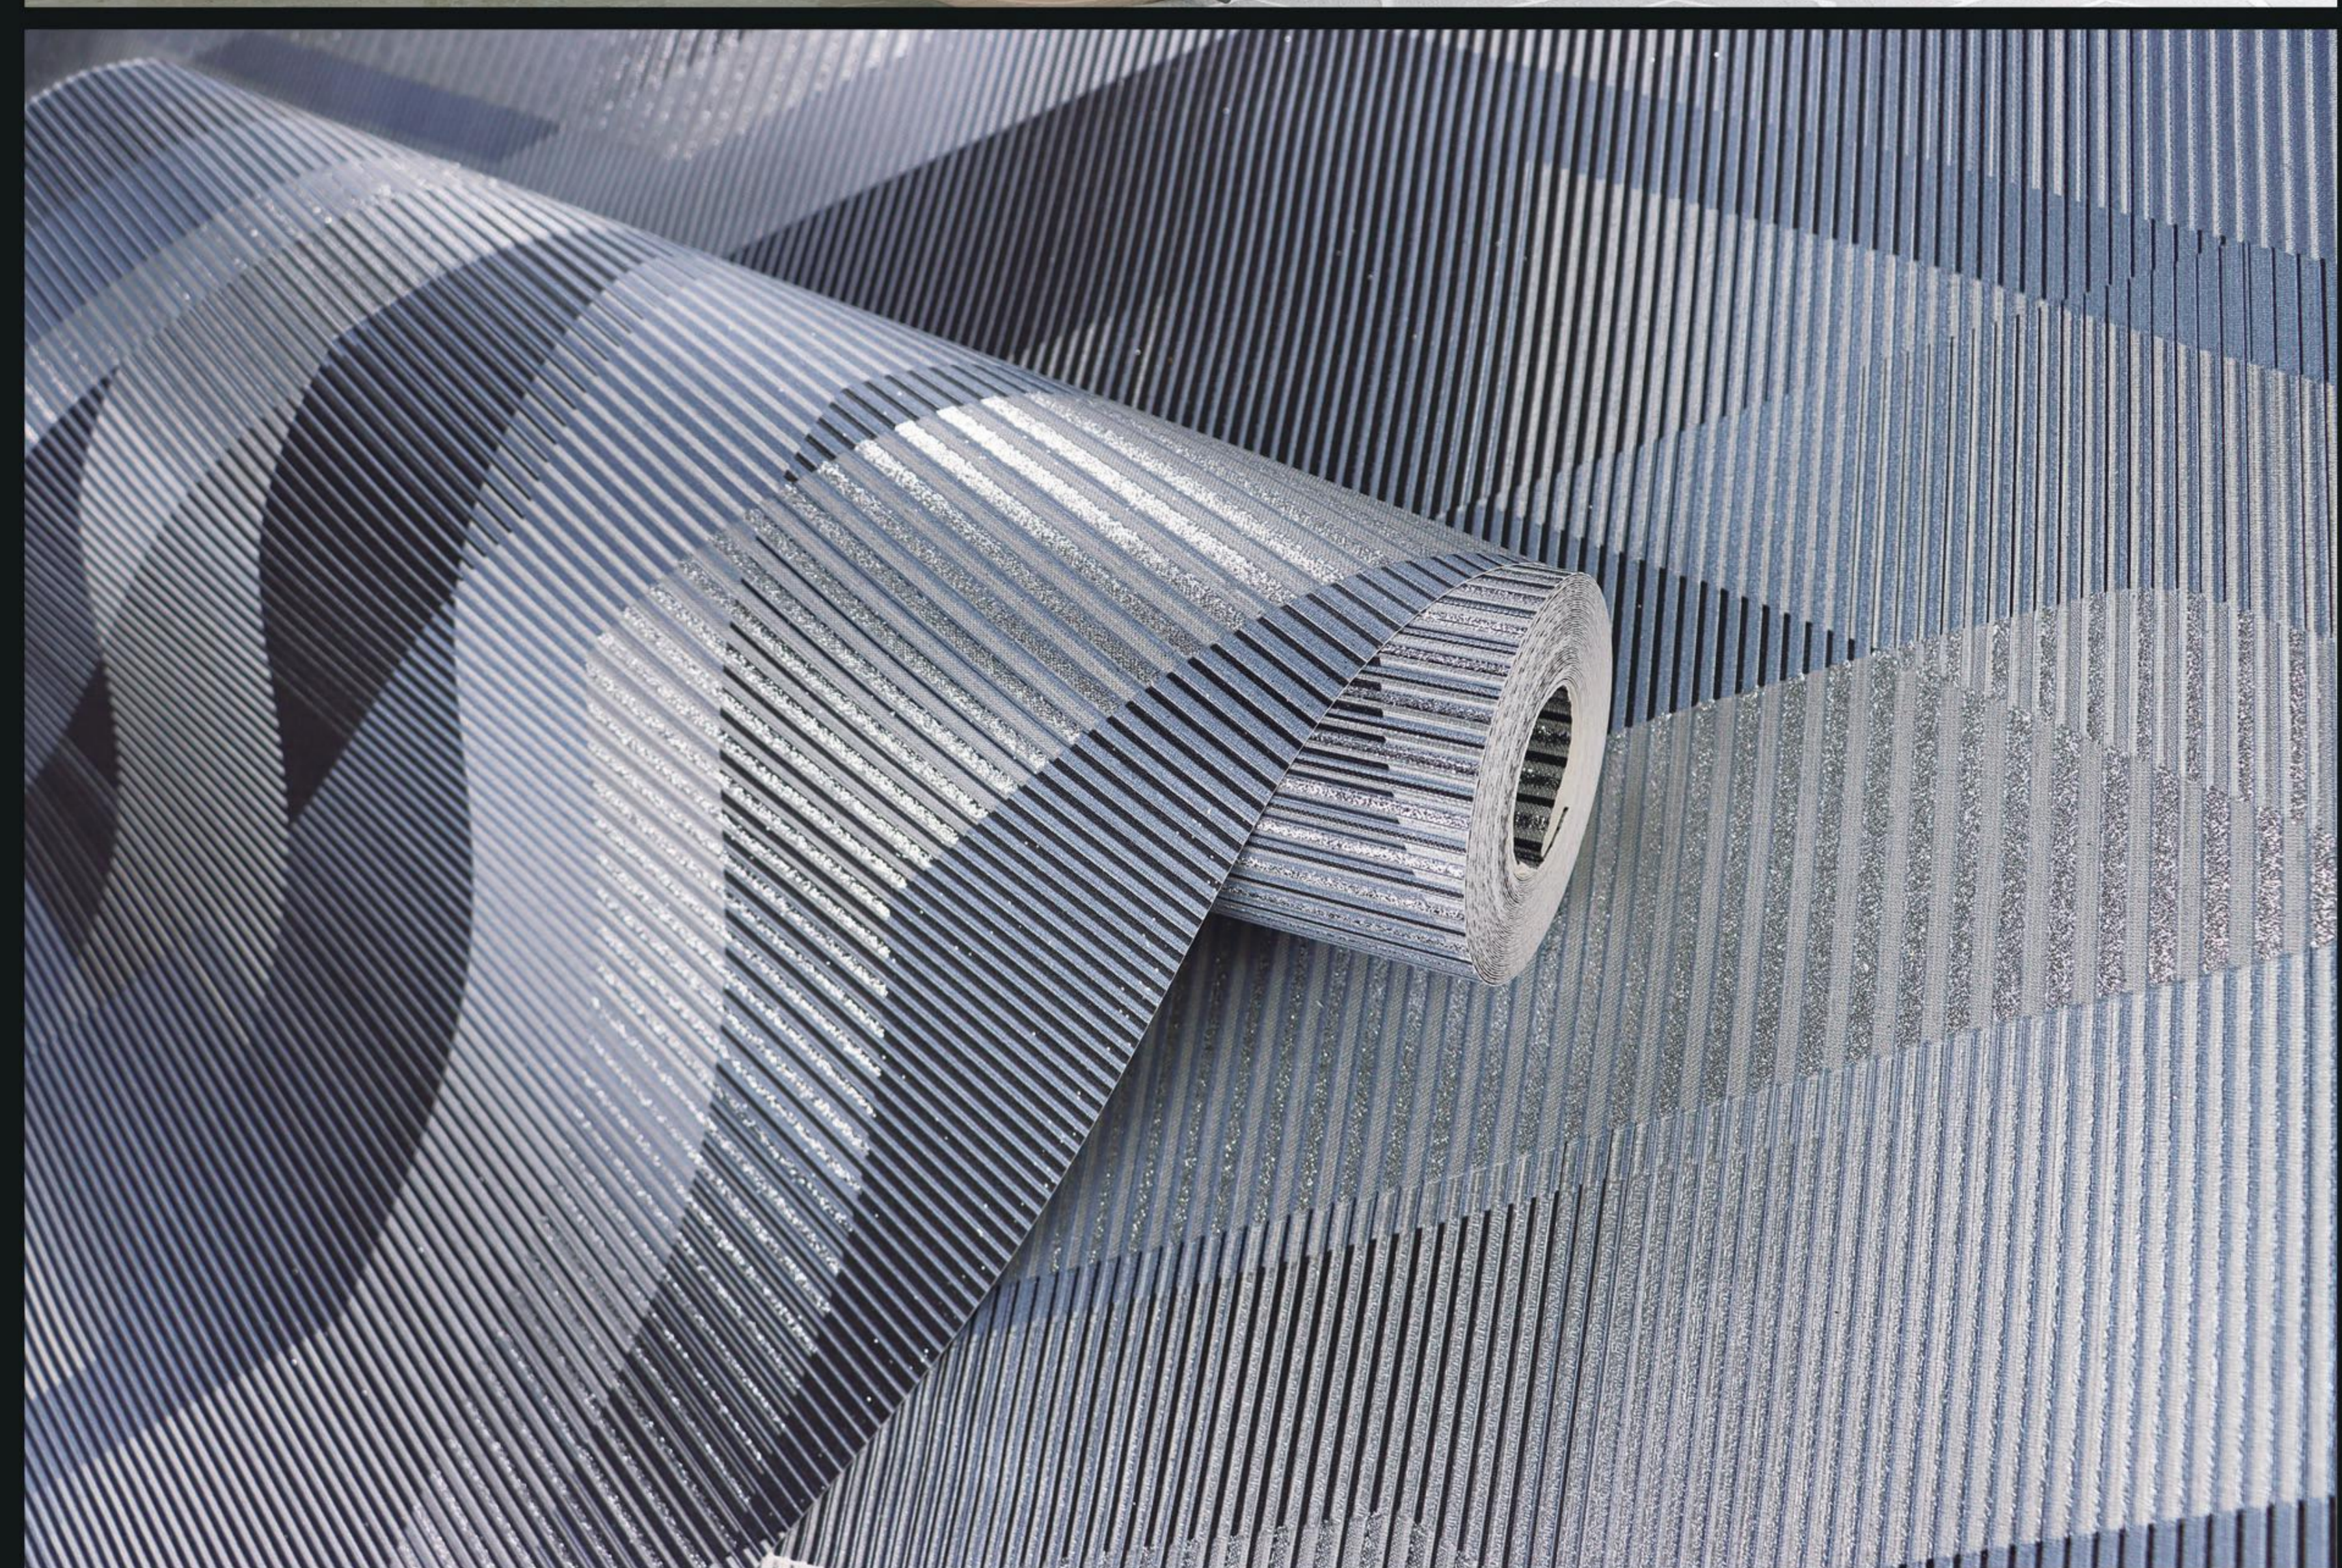

LL020601

LL020602